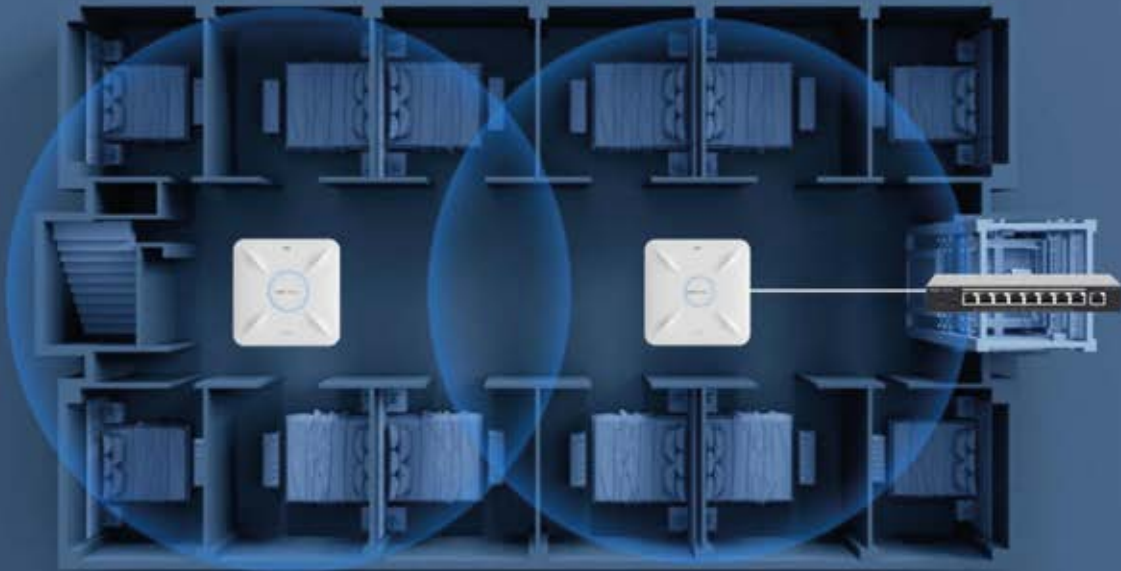

Highlight Features

Easily Install Extra AP with Reye Mesh

Less wiring, more relaxing.