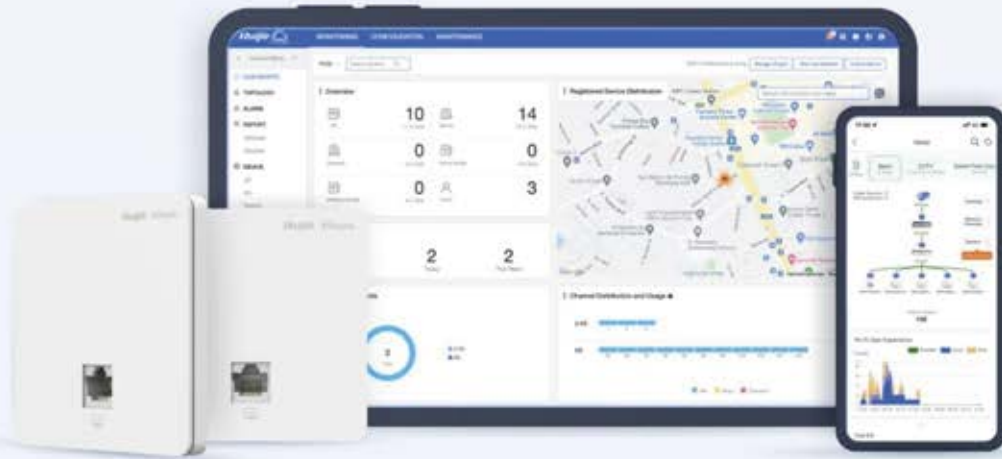

Highlight Features

Cloud, Make Your Business Easy

- Self-organizing Network
- Centralized Network Management
- Scenario Based Configuration
- Cloud Portal Authentication
- Remote Monitoring and Maintenance