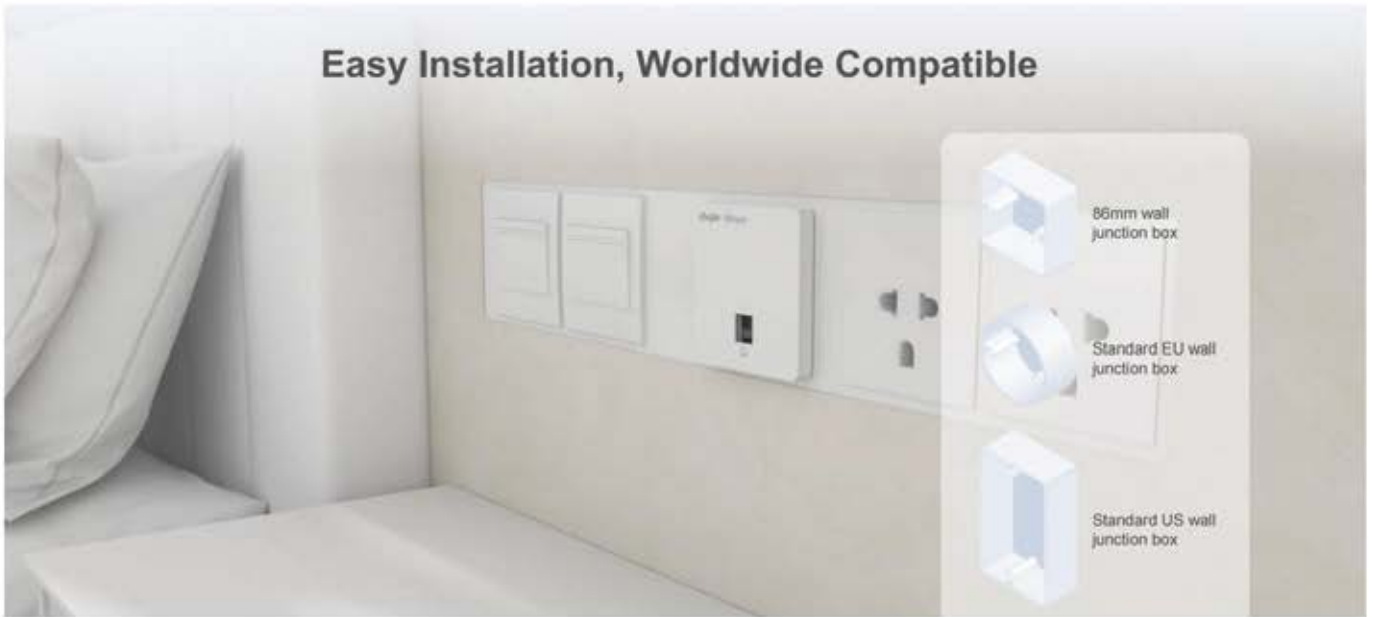

Highlight Features

Easy Installation, Worldwide Compatible