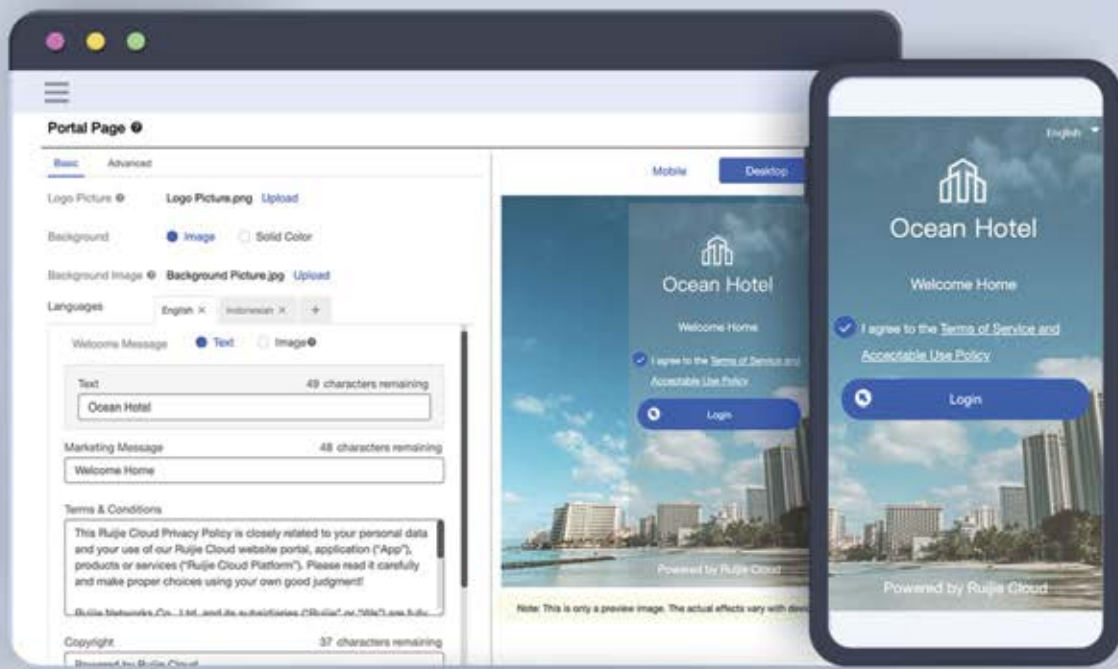

Customize Portal Page, What You See is What You Get