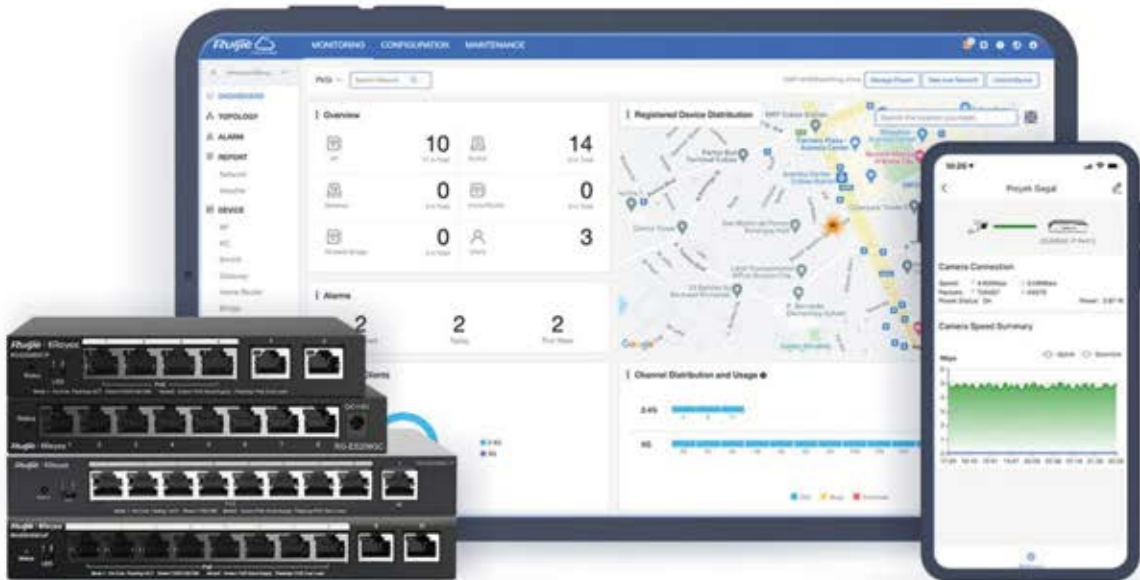

### Highlights

- 6-port gigabit managed PoE switch with 4 PoE+ Ports, 1 combo port
- Cost-effective smart cloud managed switches
- IP Camera Recognition, unique value for CCTV network
- Automatic Loop Prevention ensures service continuity
- Lifetime management on Ruijie Cloud at anytime anywhere

## RG-ES200 Series Switches

Gigabit access switch fits the needs in SMB network

802.3at / 802.3af

Abundant Application Scenarios

Centralized Cloud Management

## Cost-Effective Smart Cloud Managed Switches

ES200 adopts a light-weighted Cloud management design, providing faster response to support richer features.

IP Camera/NVR recognition

Automatic Loop Prevention